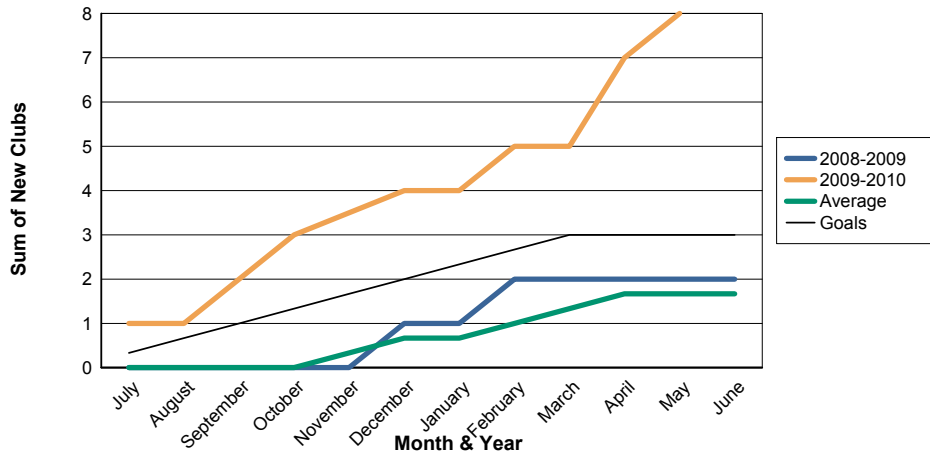

3 Year Comparisons for GMT Constitutional Area 6

By GMT District

As of May 2010

Sum of New Clubs/ Month & Year

For District 323A2

Sum of Dropped Clubs/ Month & Year

For District 323A2

Sum of Net Clubs/ Month & Year