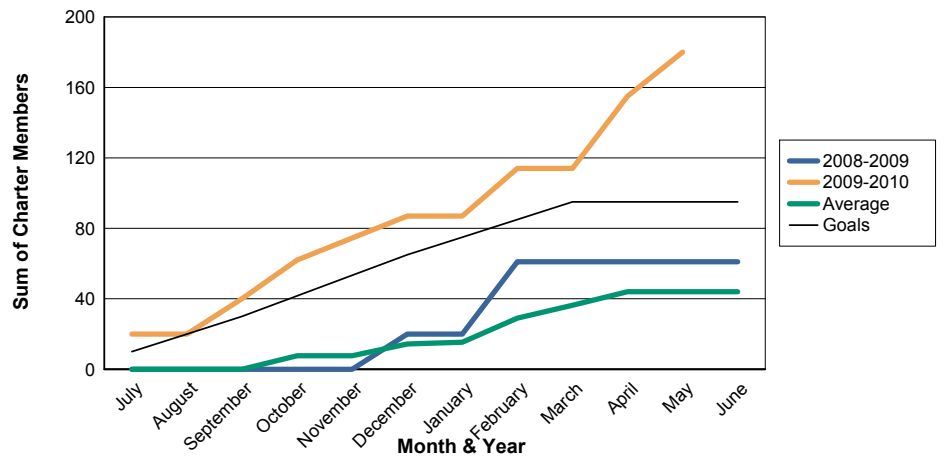

Sum of Charter Members/ Month & Year

For District 323A2