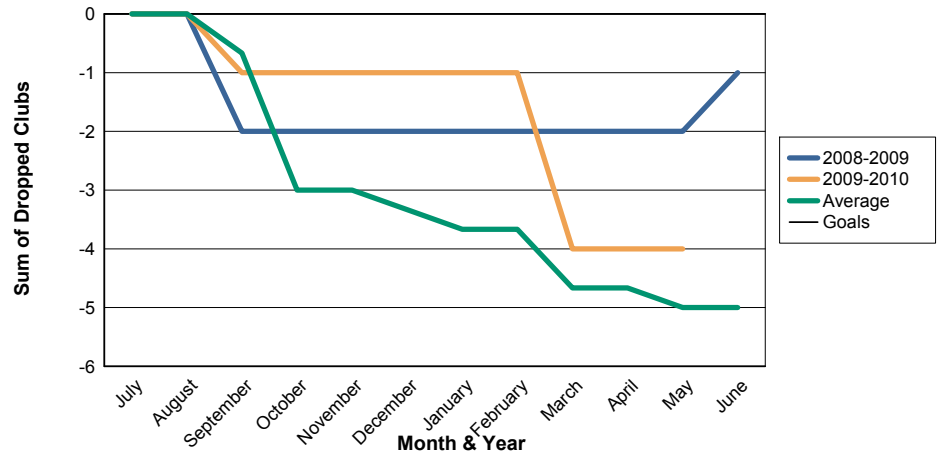

3 Year Comparisons for GMT Constitutional Area 6

By GMT District

As of May 2010

Sum of New Clubs/ Month & Year

For District 323A2

Sum of Dropped Clubs/ Month & Year

For District 323A2

Sum of Net Clubs/ Month & Year