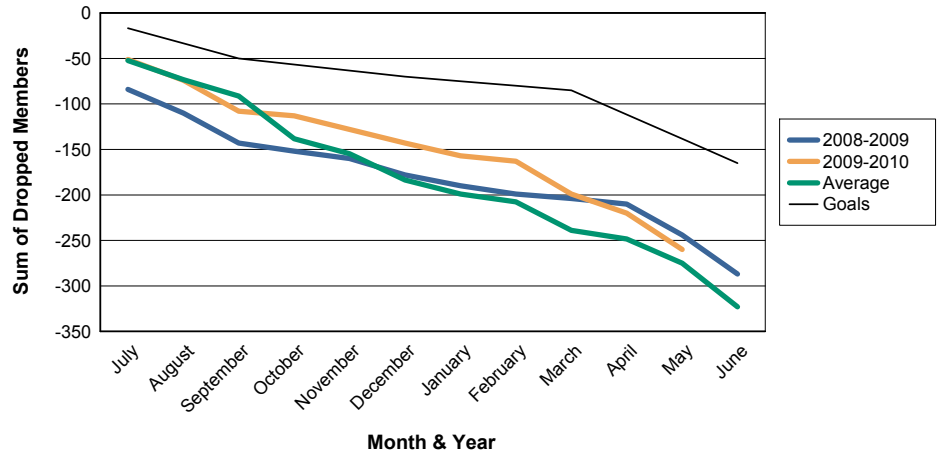

Sum of Dropped Members/ Month & Year

For District 323A2