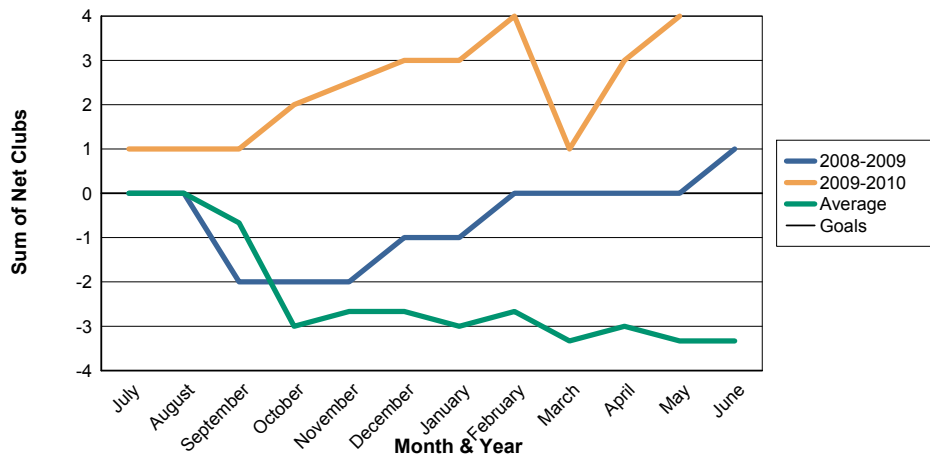

Sum of Net Clubs/ Month & Year

For District 323A2