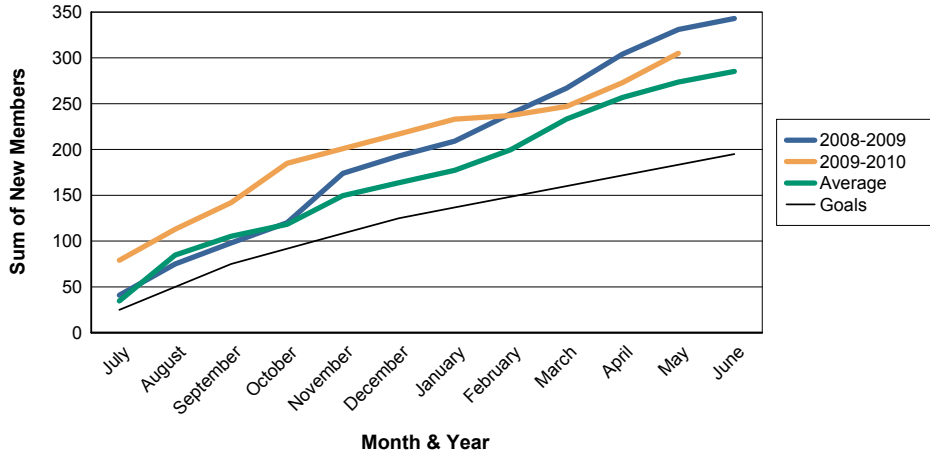

For District 323A2

Sum of Charter Members/ Month & Year

For District 323A2

3 Year Comparisons for GMT Constitutional Area 6

By GMT District

As of May 2010

Sum of New Members/ Month & Year

For District 323A2